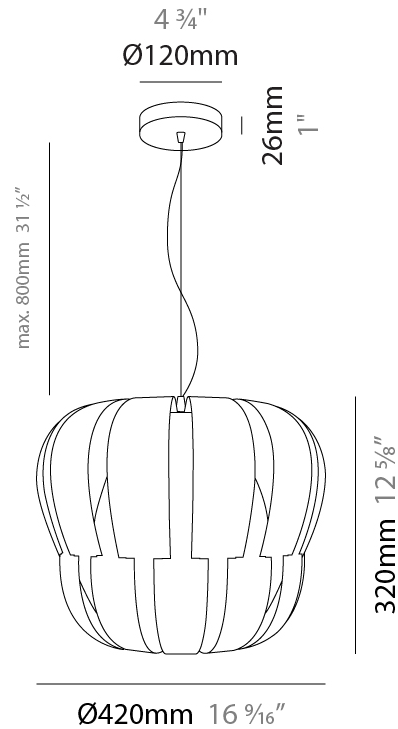

PROJECT	_____
TYPE	_____
SPECIFIER	_____
QUANTITY	_____
DATE	_____

QUEEN SUSPENSION

D61043-

base number   Finish
Options

1. To build a product code in our configurator select the specify button on the base model # product page
2. To build a manual product code on this datasheet choose from the options listed below in blue font and add the suffix to the base model #

GENERAL

Series: Queen _____
Partner: Linea Zero _____
Division: Design _____
Installation: Suspension _____
Product Type: Pendant _____
Mounting Location: Ceiling _____

PHYSICAL

Shape: Abstract _____
Diameter (mm): 420 _____
Diameter (in): 16 ⁹/₁₆ _____
Height (mm): 320 _____
Height (in): 12 ⁵/₈ _____
Max. Overall Height (mm): 1120 _____
Max. Overall Height (in): 44 ¹/₈ _____
Diffuser: Polilux™ Shade - See Finish Options _____
Fixture Finish: WHI / SIL / NGD / COP / PKM _____
Fixture Material: Polilux™/ Metal holder _____
Primary Material: Non-Static Polilux _____
Cable Details: Cable length 31" - Transparent _____

ELECTRICAL

Number of Lamps: 1 _____
Lamp Type: LED Retrofit _____
Bulb Included: Bulb Not Included _____
Max. Wattage Per Lamp (W): 7 _____
Lamp Base: E26 _____
Input Voltage (V): 120 _____
Upon Request: 277Vac / GU24 _____

LED

OPTICAL

RATINGS AND CERTIFICATIONS

Certified By: Certified for North American Standards _____
IP rating: IP20 _____