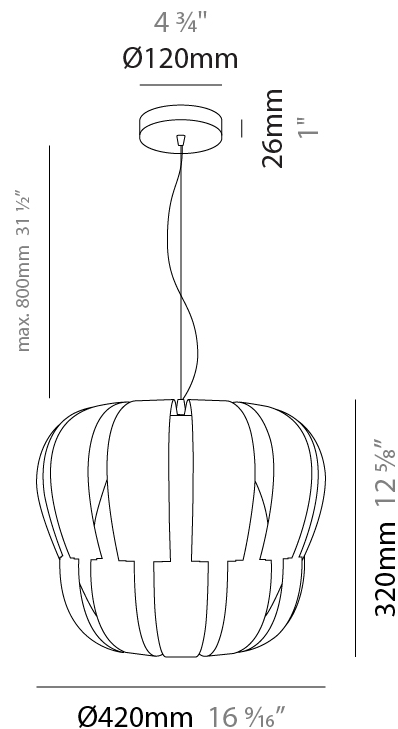

PROJECT	
TYPE	
SPECIFIER	
QUANTITY	
DATE	

QUEEN SUSPENSION

D61043- : D61043-WHI

base number

1. To build a product code in our configurator select the specify button on the base model # product page
2. To build a manual product code on this datasheet choose from the options listed below in blue font and add the suffix to the base model #

GENERAL

Series: Queen
Partner: Linea Zero
Division: Design
Installation: Suspension
Product Type: Pendant
Mounting Location: Ceiling

PHYSICAL

Shape: Abstract
Diameter (mm): 420
Diameter (in): 16 ³/₁₆"
Height (mm): 320
Height (in): 12 ⁵/₈"
Max. Overall Height (mm): 1120
Max. Overall Height (in): 44 ¹/₈"
Weight (kg): 3.2
Weight (lbs): 6.999
Diffuser: White - Polilux® Shade
Fixture Material: Polilux™/ Metal holder
Primary Material: Non-Static Polilux
Cable Details: Cable length 31" - Transparent

ELECTRICAL

Number of Lamps: 1
Lamp Type: LED Retrofit
Bulb Included: Bulb Not Included
Total Output Wattage (W): 7
Max. Wattage Per Lamp (W): 7
Lamp Base: E26
Input Voltage (V): 120

LED

OPTICAL

RATINGS AND CERTIFICATIONS

Certified By: CSA Certified to UL and CSA Standards
IP rating: IP20